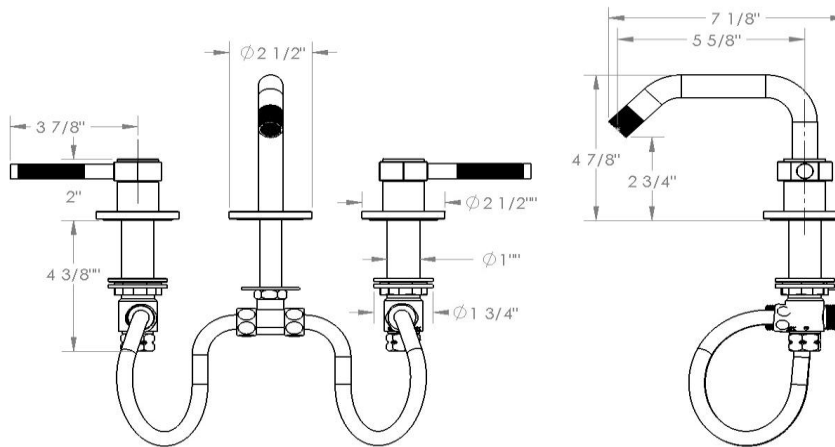

## FEATURES

- ¼ turn washerless ceramic disc valve cartridges
- Flexible hose connection for 8" to 16" spread installations
- Flow rate 1.2 gpm (4.5 lpm) maximum flow rate
- Solid brass construction
- Listed by IAPMO, CSA, NSF, and other municipalities
- Warranty:
  - Limited lifetime warranty (residential use)
  - One year (commercial use)
- Shipping weight (lbs.) 10
- Shipping dimensions (in.): 29x12x4

ITEM NO.	PART NUMBER	QTY.
1	111-2-SPT	1
2	NEOPERL PCA PLTT 1.2GPM (44.3060.00001)	1
3	111-2-AERTR-SHLL	1
4	NEOPERL AERTR GSKT TT	1
5	AS568-224 SQUARE	1
6	142-LOCK-NUT	1
7	142-TEE	1
8	142-HRS-SHOE-WSHR	1
9	142-TEE-GSKT	1

#### Zeze (Code: SP4)

ITEM NO.	PART NUMBER	QTY.
1	SP-1.1-HNDL-CAP	1
2	pan cross head_ai	1
3	SP-1.1-HNDL	1
4	Ø85x.683x.034-PLSTC-WSHR	1
5	SP4-ESC	1
6	SP4-ESC-RING	1
7	AS568 - 135	1

#### Pisacane (Code: SP5)

ITEM NO.	PART NUMBER	QTY.
1	SP-1.1-HNDL-CAP	1
2	SP-1.1-HNDL-LVR-TOP	3
3	SP4-ESC	1
4	SP4-ESC-RING	1
5	AS568 - 135	1
6	Ø85x.683x.034-PLSTC-WSHR	1
7	pan cross head_ai	1