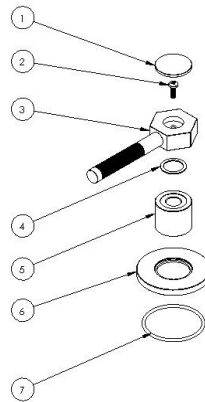

## FEATURES

- ¼ turn washerless ceramic disc valve cartridges
- Flexible hose connection for 8" to 16" spread installations
- Flow rate 1.2 gpm (4.5 lpm) maximum flow rate
- Solid brass construction
- Listed by IAPMO, CSA, NSF, and other municipalities
- Warranty:
  - Limited lifetime warranty (residential use)
  - One year (commercial use)
- Shipping weight (lbs.) 10
- Shipping dimensions (in.): 29x12x4

ITEM NO.	PART NUMBER	QTY.
1	111-2-SPT	1
2	NEOPERL PCA PLTT 1.2GPM (44.3060.00001)	1
3	111-2-AERTR-SHLL	1
4	NEOPERL AERTR GSKT TT	1
5	AS568-224 SQUARE	1
6	142-LOCK-NUT	1
7	142-TEE	1
8	142-HRS-SHOE-WSHR	1
9	142-TEE-GSKT	1

#### Zeze (Code: SP4)

ITEM NO.	PART NUMBER	QTY.
1	SP-1.1-HNDL-CAP	1
2	pan cross head_ai	1
3	SP-1.1-HNDL	1
4	Ø85x.683x.034-PLSTC-WSHR	1
5	SP4-ESC	1
6	SP4-ESC-RING	1
7	AS568 - 135	1

#### Pisacane (Code: SP5)

ITEM NO.	PART NUMBER	QTY.
1	SP-1.1-HNDL-CAP	1
2	SP-1.1-HNDL-LVR-TOP	3
3	SP4-ESC	1
4	SP4-ESC-RING	1
5	AS568 - 135	1
6	Ø85x.683x.034-PLSTC-WSHR	1
7	pan cross head_ai	1