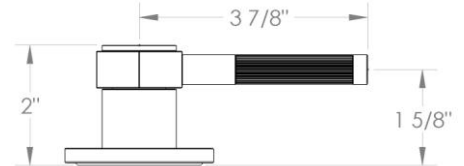

ITEM NO.	PART NUMBER	QTY.
1	SP-1.1-HNDL-CAP	1
2	pan cross head_ai	1
3	SP-1.1-HNDL	1
4	Ø85x.683x.034-PLSTC-WSHR	1
5	SP4-ESC	1
6	SP4-ESC-RING	1
7	AS568 - 135	1