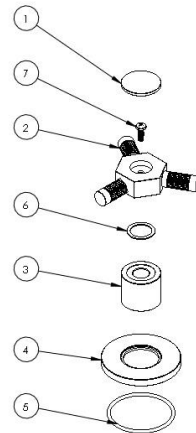

## FEATURES

- ¼ turn washerless ceramic disc valve cartridges
- Flexible hose connection for 8" to 16" spread installations
- Flow rate 1.2 gpm (4.5 lpm) maximum flow rate
- Solid brass construction
- Listed by IAPMO, CSA, NSF, and other municipalities
- Warranty:
  - Limited lifetime warranty (residential use)
  - One year (commercial use)
- Shipping weight (lbs.) 10
- Shipping dimensions (in.): 29x12x4

### HANDLE TRIMS

#### Zeze (Code: SP4)

ITEM NO.	PART NUMBER	QTY.
1	SP-1.1-HNDL-CAP	1
2	pan cross head_ai	1
3	SP-1.1-HNDL	1
4	Ø85x.683x.034-PLSTC-WSHR	1
5	SP4-ESC	1
6	SP4-ESC-RING	1
7	AS568 - 135	1

#### Pisacane (Code: SP5)

ITEM NO.	PART NUMBER	QTY.
1	SP-1.1-HNDL-CAP	1
2	SP-1.1-HNDL-LVR-TOP	3
3	SP4-ESC	1
4	SP4-ESC-RING	1
5	AS568 - 135	1
6	Ø85x.683x.034-PLSTC-WSHR	1
7	pan cross head_ai	1